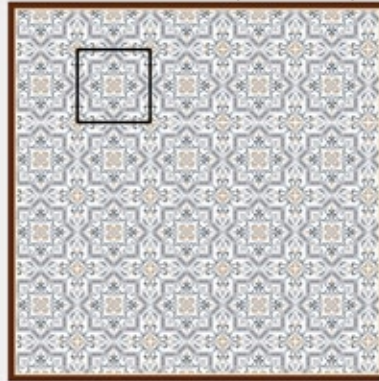

G13*

G14

G15*

G16

HELPFUL DETAILS ABOUT REPEATING PATTERNS •••••

Seamless Repeating Pattern Designs can be used alone or in repetition to cover any sized square or rectangular dance floor.

A 20' x 20' dance floor example is shown below but any size can be accommodated. We recommend "enlarged" tile & 48" pattern repeats for a simply elegant look.

example dance floor

seamless repeat pattern

enlarged for full coverage

request a pattern repeat size

CHOOSE A SEAMLESS REPEATING PATTERN •••••

Colors on most images can be modified but those noted with a star can be changed to specific Pantone colors vs. the others being tonally adjusted.

P1*

P2*

P3*

P4*

P5*

P6*

P7*

P8*