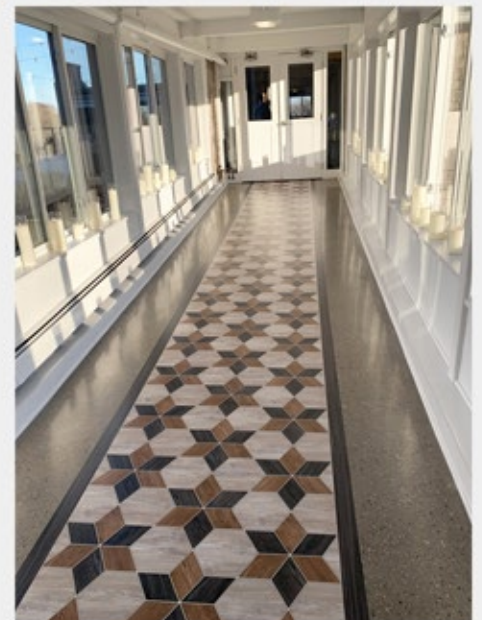

G13*

G14

G15*

G16

HELPFUL DETAILS ABOUT REPEATING PATTERNS •••••

Seamless Repeating Pattern Designs can be used alone or in repetition to cover any sized square or rectangular dance floor.

A 20' x 20' dance floor example is shown below but any size can be accommodated. We recommend "enlarged" tile & 48" pattern repeats for a simply elegant look.

example dance floor

seamless repeat pattern

enlarged for full coverage

request a pattern repeat size

CHOOSE A SEAMLESS REPEATING PATTERN •••••

Colors on most images can be modified but those noted with a star can be changed to specific Pantone colors vs. the others being tonally adjusted.