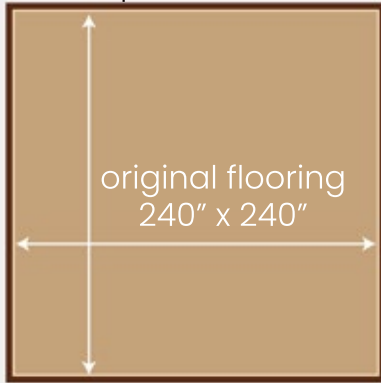

G13*

G14

G15*

G16

HELPFUL DETAILS ABOUT REPEATING PATTERNS •••••

Seamless Repeating Pattern Designs can be used alone or in repetition to cover any sized square or rectangular dance floor.

A 20' x 20' dance floor example is shown below but any size can be accommodated. We recommend "enlarged" tile & 48" pattern repeats for a simply elegant look.

example dance floor

seamless repeat pattern

enlarged for full coverage

request a pattern repeat size

CHOOSE A SEAMLESS REPEATING PATTERN •••••

Colors on most images can be modified but those noted with a star can be changed to specific Pantone colors vs. the others being tonally adjusted.