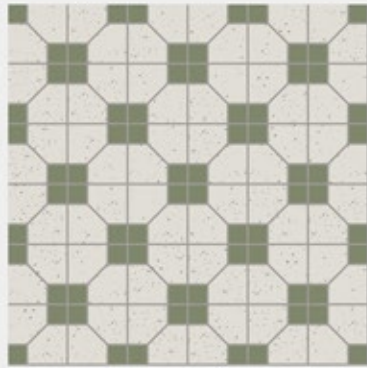

G13*

G14

G15*

G16

HELPFUL DETAILS ABOUT REPEATING PATTERNS •••••

Seamless Repeating Pattern Designs can be used alone or in repetition to cover any sized square or rectangular dance floor.

A 20' x 20' dance floor example is shown below but any size can be accommodated. We recommend "enlarged" tile & 48" pattern repeats for a simply elegant look.

example dance floor

seamless repeat pattern

enlarged for full coverage

request a pattern repeat size

CHOOSE A SEAMLESS REPEATING PATTERN •••••

Colors on most images can be modified but those noted with a star can be changed to specific Pantone colors vs. the others being tonally adjusted.

P1*

P2*

P3*

P4*

P5*

P6*

P7*

P8*

P9

P10

P11*

P12

P13*

P14

P15

P16